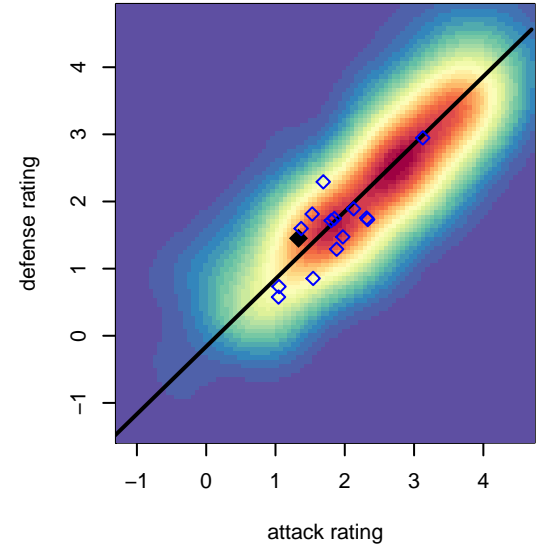

# Cascade Rush Elites G99

Cascade Rush FC  
 , OR  
 G99 total strength=1202  
 attack=3.79 defense=4.27

alt names used:  
 CRFC Elites  
 Cascade Rush Elites

Venues played:  
 2015 Rogue Memorial GU15  
 2015 Capital Cup GU16-17 Silver  
 2015 Bend Premier Cup U16-U17G SILVER U  
 2015 Eastside Timbers Showcase U15-16

**Cascade Rush Elites G99**  
 Dots are actual minus expected GF (blue circles) and GA (red triangles).  
 Blue line is smoothed change in attack strength. Red is smoothed change in defense strength.

**attack and defense variance (black dot)  
relative to other teams  
and top 10 in region**

**attack and defense rating  
relative to others at age  
and all opponents in last 13 months**

**attack and defense rating  
relative to others at age  
and all opponents in last 13 months**

**Performance relative to 13 month average**

**Performance relative to 13 month average**

Distribution of opponents  
 Red = Lose zone, Blue = Win zone, Green = Even  
 Black line separates win/lose zones

lot. A=Neither has attack advantage, B=Opponent has both attack and defense advantage, C=Opponent has both attack and defense disadvantage, D=Both have