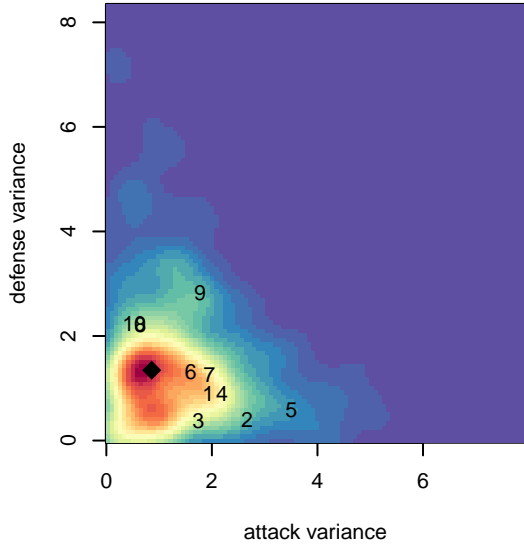

# Cascade Rush Elites G99

Cascade Rush FC  
 , OR  
 G99 total strength=1202  
 attack=3.79 defense=4.27

alt names used:  
 CRFC Elites  
 Cascade Rush Elites

Venues played:  
 2015 Rogue Memorial GU15  
 2015 Capital Cup GU16-17 Silver  
 2015 Bend Premier Cup U16-U17G SILVER U  
 2015 Eastside Timbers Showcase U15-16

**Cascade Rush Elites G99**  
 Dots are actual minus expected GF (blue circles) and GA (red triangles).  
 Blue line is smoothed change in attack strength. Red is smoothed change in defense strength.

**attack and defense variance (black dot)  
relative to other teams  
and top 10 in region**

**Performance relative to 13 month average**

Distribution of opponents  
 Red = Lose zone, Blue = Win zone, Green = Even  
 Black line separates win/lose zones

lot. A=Neither has attack advantage, B=Opponent has both attack and defense advantage, C=Opponent has both attack and defense disadvantage, D=Both have