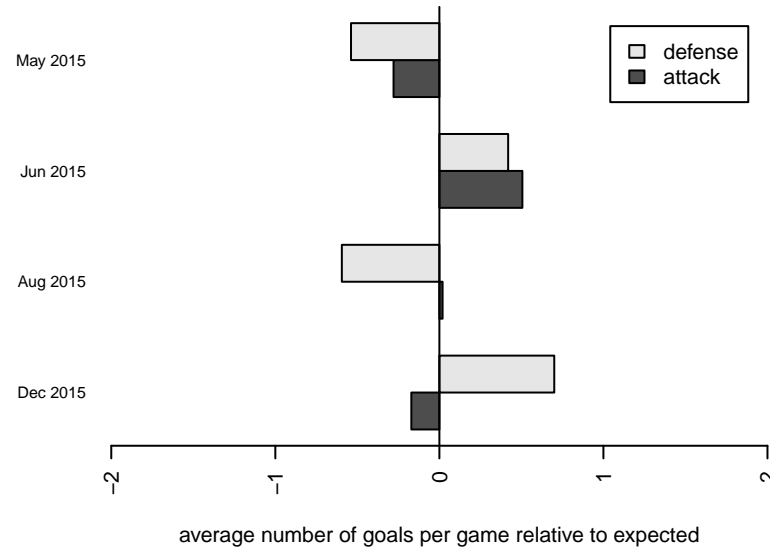

**Cascade Rush Elites G99**  
 Dots are actual minus expected GF (blue circles) and GA (red triangles).  
 Blue line is smoothed change in attack strength. Red is smoothed change in defense strength.

**attack and defense variance (black dot)  
relative to other teams  
and top 10 in region**

**attack and defense rating  
relative to others at age  
and all opponents in last 13 months**

**attack and defense rating  
relative to others at age  
and all opponents in last 13 months**

**Performance relative to 13 month average**

**Performance relative to 13 month average**

Distribution of opponents  
 Red = Lose zone, Blue = Win zone, Green = Even  
 Black line separates win/lose zones

lot. A=Neither has attack advantage, B=Opponent has both attack and defense advantage, C=Opponent has both attack and defense disadvantage, D=Both have