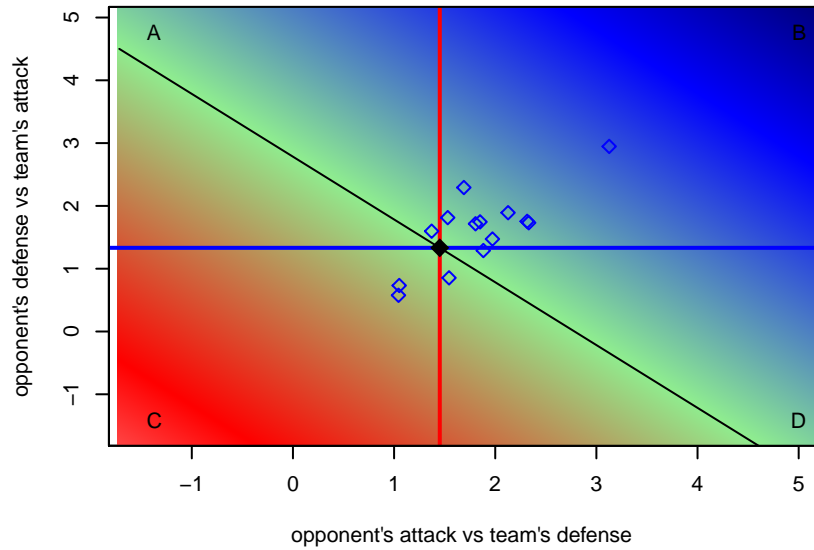

**Cascade Rush Elites G99**  
 Dots are actual minus expected GF (blue circles) and GA (red triangles).  
 Blue line is smoothed change in attack strength. Red is smoothed change in defense strength.

**attack and defense variance (black dot)  
relative to other teams  
and top 10 in region**

**attack and defense rating  
relative to others at age  
and all opponents in last 13 months**

**attack and defense rating  
relative to others at age  
and all opponents in last 13 months**

**Performance relative to 13 month average**

**Performance relative to 13 month average**

Distribution of opponents  
 Red = Lose zone, Blue = Win zone, Green = Even  
 Black line separates win/lose zones

lot. A=Neither has attack advantage, B=Opponent has both attack and defense advantage, C=Opponent has both attack and defense disadvantage, D=Both have