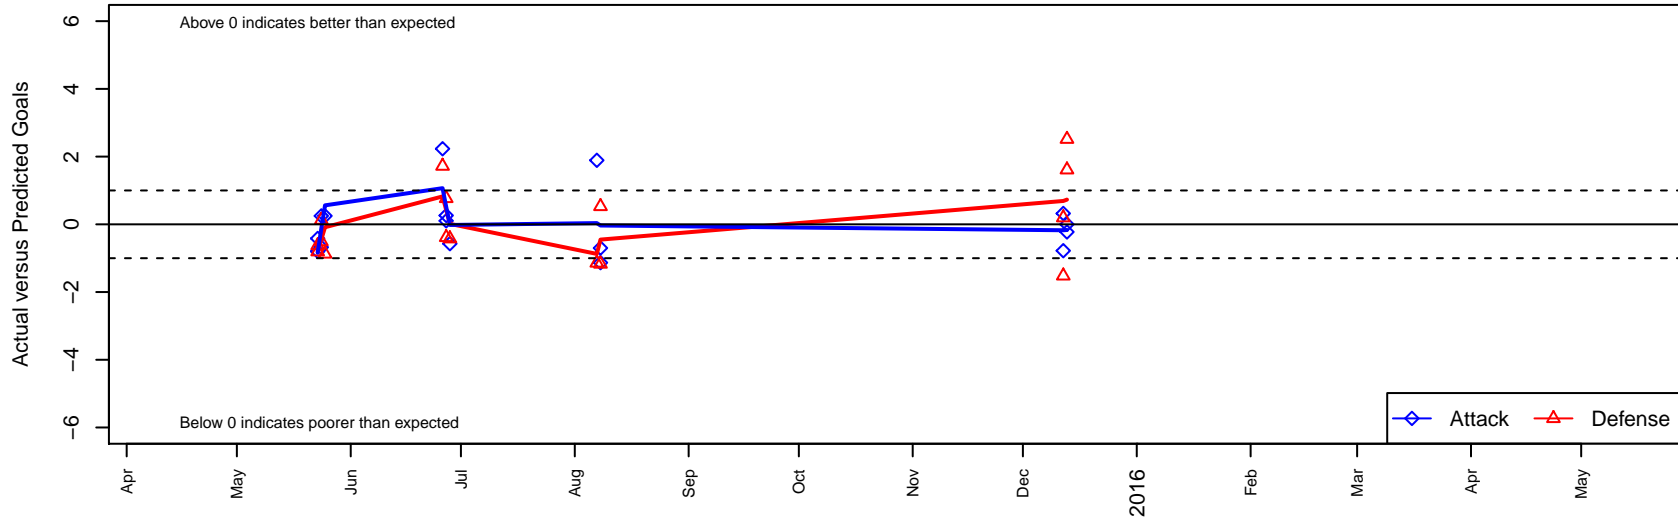

# Cascade Rush Elites G99

Cascade Rush FC  
 , OR  
 G99 total strength=1202  
 attack=3.79 defense=4.27

alt names used:  
 CRFC Elites  
 Cascade Rush Elites

Venues played:  
 2015 Rogue Memorial GU15  
 2015 Capital Cup GU16-17 Silver  
 2015 Bend Premier Cup U16-U17G SILVER U  
 2015 Eastside Timbers Showcase U15-16

**Cascade Rush Elites G99**  
 Dots are actual minus expected GF (blue circles) and GA (red triangles).  
 Blue line is smoothed change in attack strength. Red is smoothed change in defense strength.

**attack and defense variance (black dot)  
relative to other teams  
and top 10 in region**

**attack and defense rating  
relative to others at age  
and all opponents in last 13 months**

**attack and defense rating  
relative to others at age  
and all opponents in last 13 months**

**Performance relative to 13 month average**

**Performance relative to 13 month average**

Distribution of opponents  
 Red = Lose zone, Blue = Win zone, Green = Even  
 Black line separates win/lose zones

lot. A=Neither has attack advantage, B=Opponent has both attack and defense advantage, C=Opponent has both attack and defense disadvantage, D=Both have