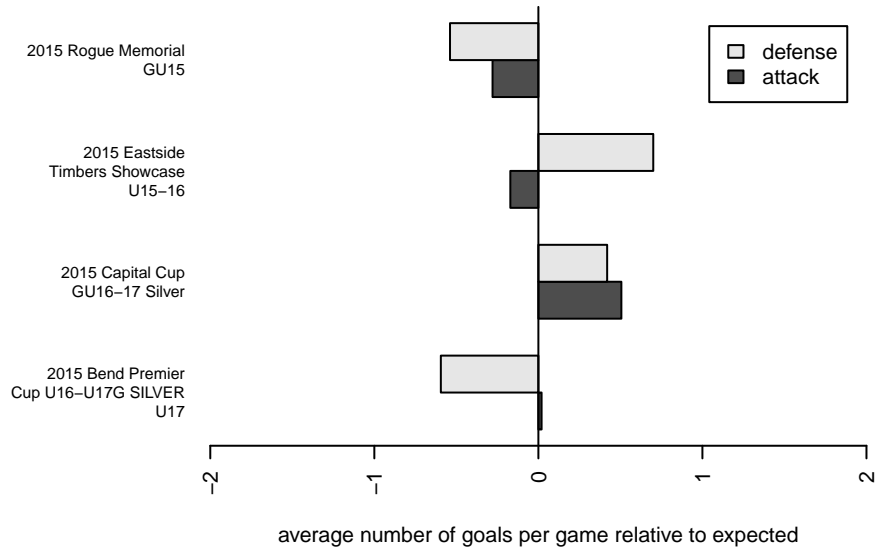

# Cascade Rush Elites G99

Cascade Rush FC  
 , OR  
 G99 total strength=1202  
 attack=3.79 defense=4.27

alt names used:  
 CRFC Elites  
 Cascade Rush Elites

Venues played:  
 2015 Rogue Memorial GU15  
 2015 Capital Cup GU16-17 Silver  
 2015 Bend Premier Cup U16-U17G SILVER U  
 2015 Eastside Timbers Showcase U15-16

**Cascade Rush Elites G99**  
 Dots are actual minus expected GF (blue circles) and GA (red triangles).  
 Blue line is smoothed change in attack strength. Red is smoothed change in defense strength.

**attack and defense variance (black dot)  
relative to other teams  
and top 10 in region**

**attack and defense rating  
relative to others at age  
and all opponents in last 13 months**

**attack and defense rating  
relative to others at age  
and all opponents in last 13 months**

**Performance relative to 13 month average**

**Performance relative to 13 month average**

Distribution of opponents  
 Red = Lose zone, Blue = Win zone, Green = Even  
 Black line separates win/lose zones

lot. A=Neither has attack advantage, B=Opponent has both attack and defense advantage, C=Opponent has both attack and defense disadvantage, D=Both have